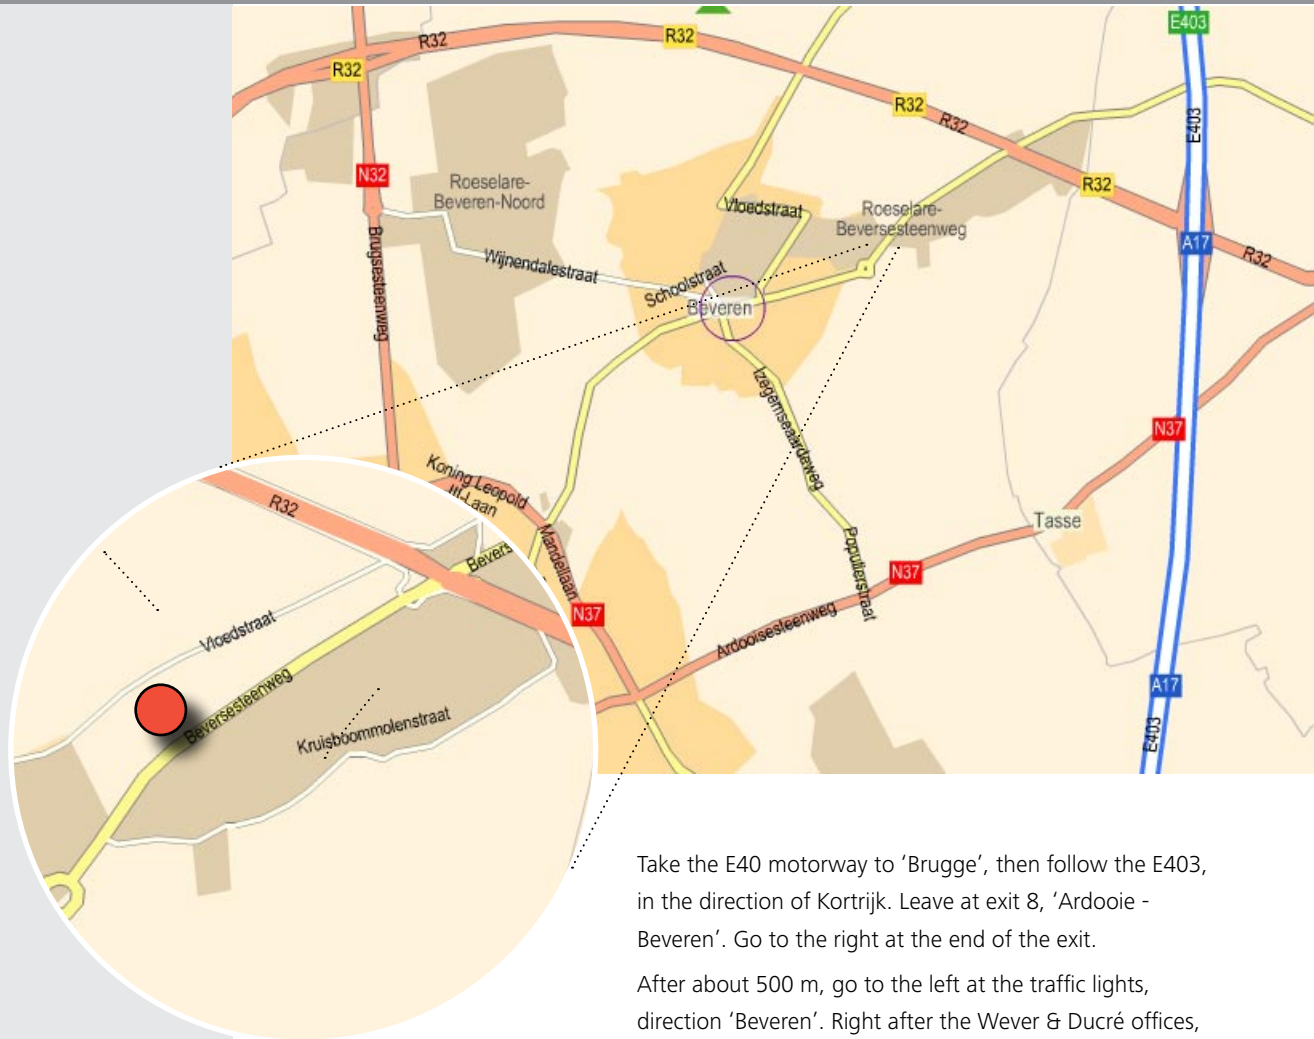

Roadmap MESware

Take the E40 motorway to 'Brugge', then follow the E403, in the direction of Kortrijk. Leave at exit 8, 'Ardoie - Beveren'. Go to the right at the end of the exit.

After about 500 m, go to the left at the traffic lights, direction 'Beveren'. Right after the Wever & Ducré offices, turn onto the parking area. MESware's offices are at the end, on the first floor.